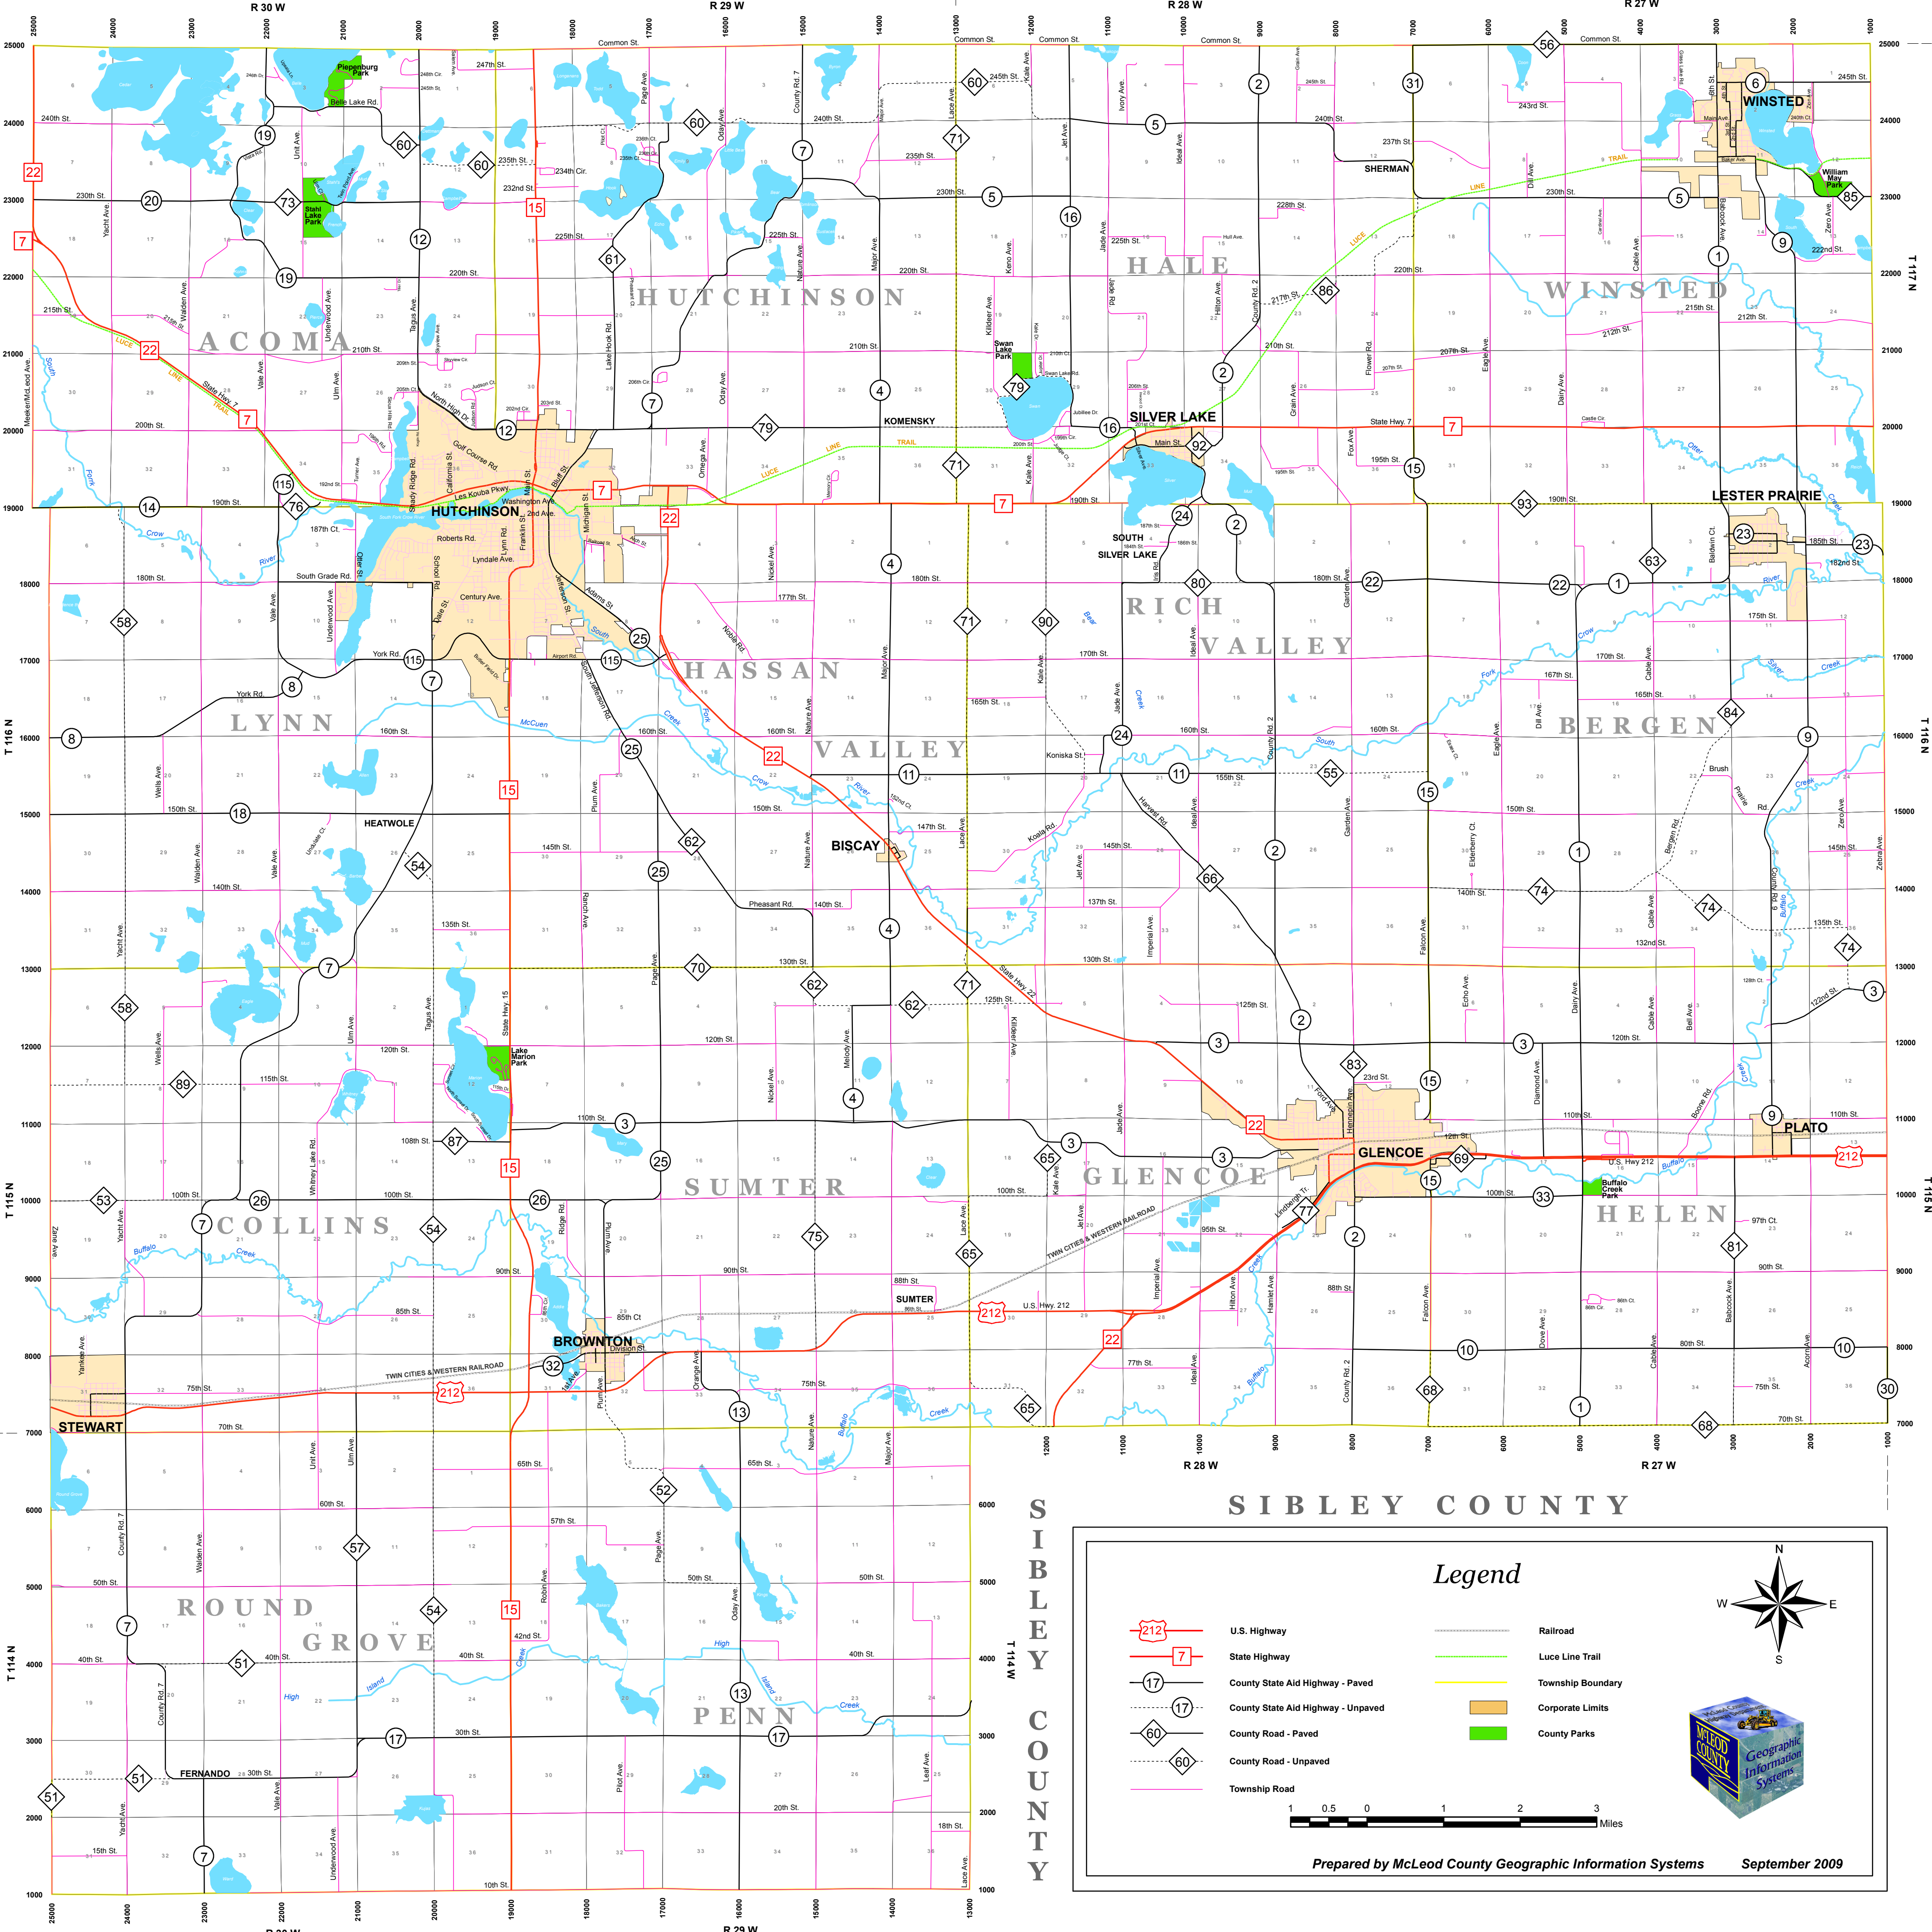

MEEKER COUNTY

WRIGHT COUNTY

MEEKER COUNTY

RENVILLE COUNTY

SIBLEY COUNTY

CAVVER COUNTY

SIBLEY COUNTY

SIBLEY COUNTY

Legend

- U.S. Highway
- State Highway
- County State Aid Highway - Paved
- County State Aid Highway - Unpaved
- County Road - Paved
- County Road - Unpaved
- Township Road
- Railroad
- Luce Line Trail
- Township Boundary
- Corporate Limits
- County Parks

1 0.5 0 1 2 3 Miles

Prepared by McLeod County Geographic Information Systems September 2009